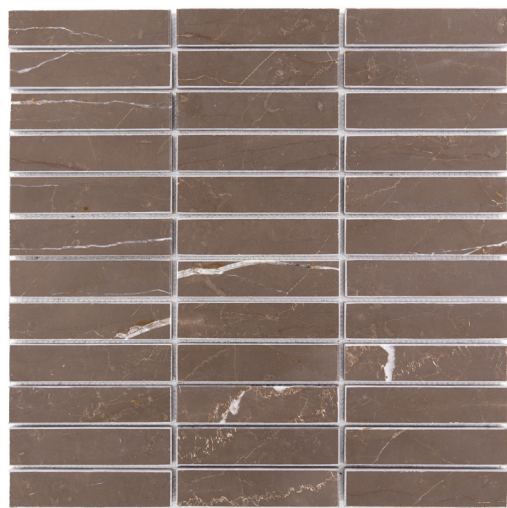

Brick 5/8 x 1-1/4

Herringbone 3x1

Herringbone 6x1

Herringbone 4x1/2

Stacked 4x1

Stacked 6x1

Material	Origin	Class	Variation	Stock			Finishes												Freeze/Thaw			
				Tile	Mosaic	Slab	H	A	BH	F	L	Li	MBH	OW	P	PA	S	SB		SF	T	TU
Albi	Spain	II	Limited																			
Ampilly	France	II	Moderate																			
Argent	Spain	III	Moderate																			
Bardiglio	Italy	III	Moderate																			
Basalt Grey (Lave Grise)	Vietnam	III	Limited																			
Basalt Black (Lave Noire)	Vietnam	III	Limited																			
Bateig Beige	Spain	II	Limited																			
Bateig Blue	Spain	II	Limited																			
Beaumaniere Classic	France	II	Moderate																			
Belair	Portugal	III	Limited																			
Bordeaux Gris	France	III	Wide																			
Buxy Beige	France	III	Wide																			
Calacatta	Italy	III	Wide																			
Carrara	Italy	III	Limited																			
Cecina	Egypt	III	Moderate																			
Champagne	Turkey	II	Limited																			
Comblanchien	France	III	Moderate																			
Corinthian Beige	Greece	III	Moderate																			
Corton Beige	Egypt	III	Limited																			
Cote d'Azur	Spain	III	Moderate																			
Cote d'Or	Spain	III	Moderate																			
Crema Marfil	Spain	III	Moderate																			
Fonjone/Gascogne Beige	Portugal	III	Limited																			
Fontainebleau/Gascogne Blue	Portugal	III	Limited																			
Gris Pulpis	Spain	III	Wide																			
Hauteville	France	III	Moderate																			
Heather Grey	Egypt	III	Wide																			
Jura Beige	Germany	III	Moderate																			
Jura Grey	Germany	III	Moderate																			
Lanvignes	France	II	Moderate																			
London Grey	Portugal	III	Wide																			
Magny Dore	France	II	Moderate																			
Massangis Jaune Clair	France	II	Wide																			
Moca Crème	Portugal	II	Limited																			
Nero Marquina	Spain	III	Moderate																			
Noir Sully	Belgium	III	Limited																			
Pierre Noire	China	III	Limited																			
Pietra Serena	Italy	II	Limited																			
Pistache	Turkey	III	Limited																			
Pompignan	France	III	Wide																			
Provence Gris	Morocco	II	Wide																			
Ruoms	France	III	Moderate																			
Saint Francis	Bulgaria	II	Limited																			
Saint Louis	Portugal	III	Limited																			
Saint Marc Dore	France	II	Limited																			
Saint Maximim	France	I	Limited																			
Saint Vincent	Bulgaria	II	Limited																			
Sainte Croix	France	III	Moderate																			
Smoke	Tunisia	III	Moderate																			
Statuario	Italy	III	Moderate																			
Tao	China	III	Limited																			
Thassos	Greece	II	Limited																			
Verde Esmé	China	III	Wide																			
Villebois Gris	France	III	Wide																			
Villebois Jaune	France	III	Wide																			
White Wood	China	III	Moderate																			