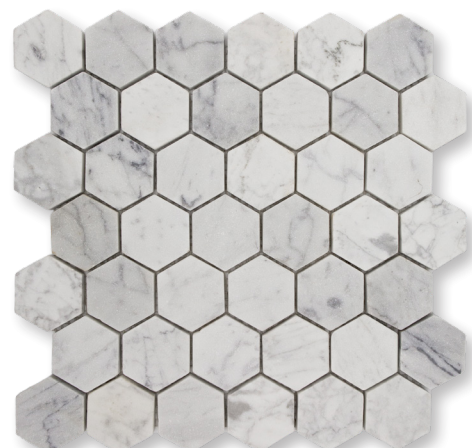

RUSTIC

TUMBLED

Bardiglio (T)

Carrara (T)

Calacatta (T)

Cecina (T)

Bardiglio Nuvelato

Carrara

Corinthian Beige (T)

Heather Grey (T)

Pierre Noire (T)

Tao (T)

AVAILABLE SIZES

12x12x3/8
16x16x3/8

AVAILABLE SIZES

3x9x3/8
Cecina, Pierre Noire, Tao also available in
16x24x5/8

TUMBLLED HEXAGONS

Calacatta (T)

Carrara (T)

Pierre Noire (T)

Tao (T)

PENNY ROUNDS

Carrara 3/4 (H)

Bardiglio 3/4 (H)