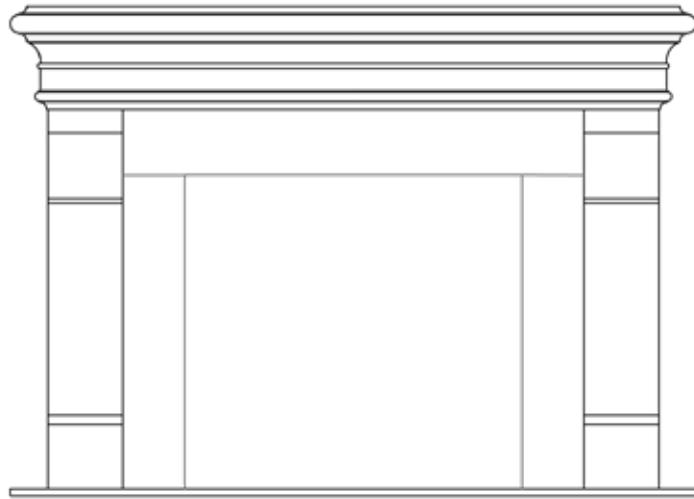

Fireplace 1 - Henry						
	Overall Dimensions			Fits Firebox Size		
	W	H	D	36"	42"	48"
Standard*	70"	49"	9"	X	X	
Large	84"	56"	11"		X	X

\*Scale diagram depicts standard fireplace size.

*In combining a curved modern base with traditional mantel, the William is a unique blend of two design styles.*

*The modern geometric lines both complement and contrast with more elaborate, classic profiles to create an aesthetically pleasing combination.*

Fireplace 2 - William						
	Overall Dimensions			Fits Firebox Size		
	W	H	D	36"	42"	48"
Standard*	82"	56"	14"	X	X	
Large	94"	58"	14"		X	X

\*Scale diagram depicts standard fireplace size.

# PAUL

*Embracing traditional Italian rustic style, the Paul combines classic shapes with luxurious details.*

*Its understated elegance and striking presence will create a dramatic impact on any room.*

Fireplace 3 - Paul						
	Overall Dimensions			Fits Firebox Size		
	W	H	D	36"	42"	48"
Standard*	73"	52"	12"	X	X	
Large	88"	54"	14"		X	X