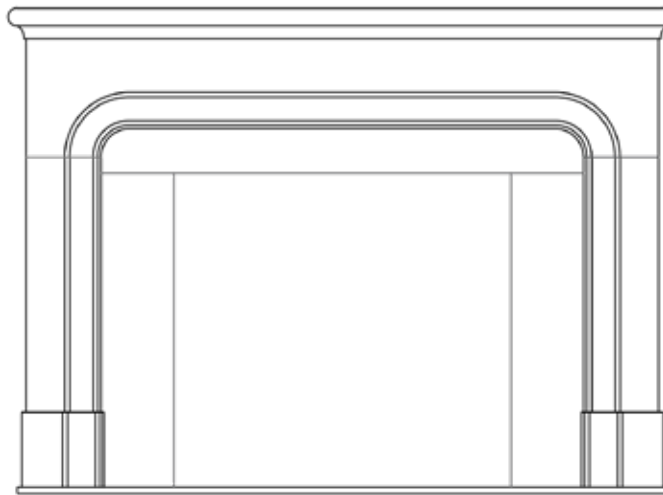

# PAUL

*Embracing traditional Italian rustic style, the Paul combines classic shapes with luxurious details.*

*Its understated elegance and striking presence will create a dramatic impact on any room.*

Fireplace 3 - Paul						
	Overall Dimensions			Fits Firebox Size		
	W	H	D	36"	42"	48"
Standard*	73"	52"	12"	X	X	
Large	88"	54"	14"		X	X

Fireplace 4 - Louis						
	Overall Dimensions			Fits Firebox Size		
	W	H	D	36"	42"	48"
Standard*	62"	50"	11"	X	X	
Large	83"	55"	15"		X	X

\*Scale diagram depicts standard fireplace size.

Fireplace 5 - Steven						
	Overall Dimensions			Fits Firebox Size		
	W	H	D	36"	42"	48"
Standard*	71"	51"	9"	X	X	
Large	86"	55"	11"		X	X

\*Scale diagram depicts standard fireplace size.

*With graceful, curving lines the Pierre is inspired by the gentle countryside of the Loire Valley.*