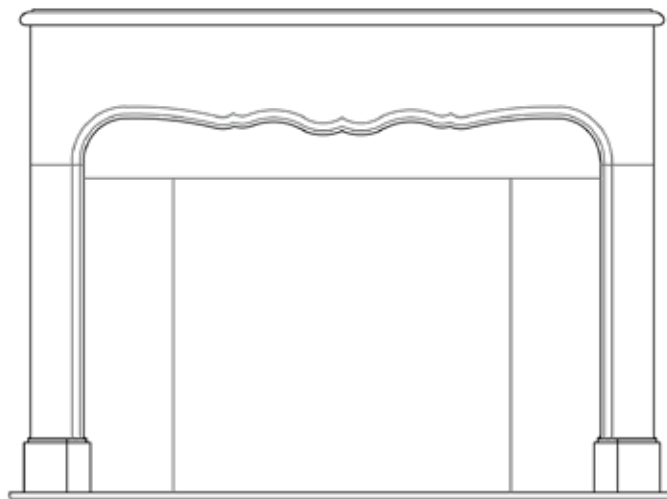

\*Scale diagram depicts standard fireplace size.

# PAUL

*Embracing traditional Italian rustic style, the Paul combines classic shapes with luxurious details.*

*Its understated elegance and striking presence will create a dramatic impact on any room.*

Fireplace 3 - Paul						
	Overall Dimensions			Fits Firebox Size		
	W	H	D	36"	42"	48"
Standard*	73"	52"	12"	X	X	
Large	88"	54"	14"		X	X

\*Scale diagram depicts standard fireplace size.

*Inspired by classic Louis XV style, the Louis features curved lines and elegant contours.*

*By eliminating ornamental flourishes but maintaining a classical shape, this fireplace makes formal French design accessible to all.*