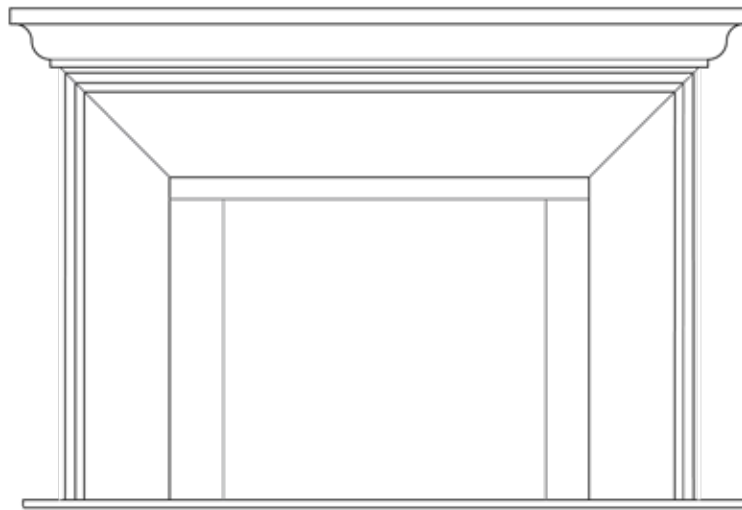

Fireplace 1 - Henry						
	Overall Dimensions			Fits Firebox Size		
	W	H	D	36"	42"	48"
Standard*	70"	49"	9"	X	X	
Large	84"	56"	11"		X	X

\*Scale diagram depicts standard fireplace size.

*In combining a curved modern base with traditional mantel, the William is a unique blend of two design styles.*

*The modern geometric lines both complement and contrast with more elaborate, classic profiles to create an aesthetically pleasing combination.*

Fireplace 2 - William						
	Overall Dimensions			Fits Firebox Size		
	W	H	D	36"	42"	48"
Standard*	82"	56"	14"	X	X	
Large	94"	58"	14"		X	X

# PAUL

*Embracing traditional Italian rustic style, the Paul combines classic shapes with luxurious details.*

*Its understated elegance and striking presence will create a dramatic impact on any room.*

Fireplace 3 - Paul						
	Overall Dimensions			Fits Firebox Size		
	W	H	D	36"	42"	48"
Standard*	73"	52"	12"	X	X	
Large	88"	54"	14"		X	X