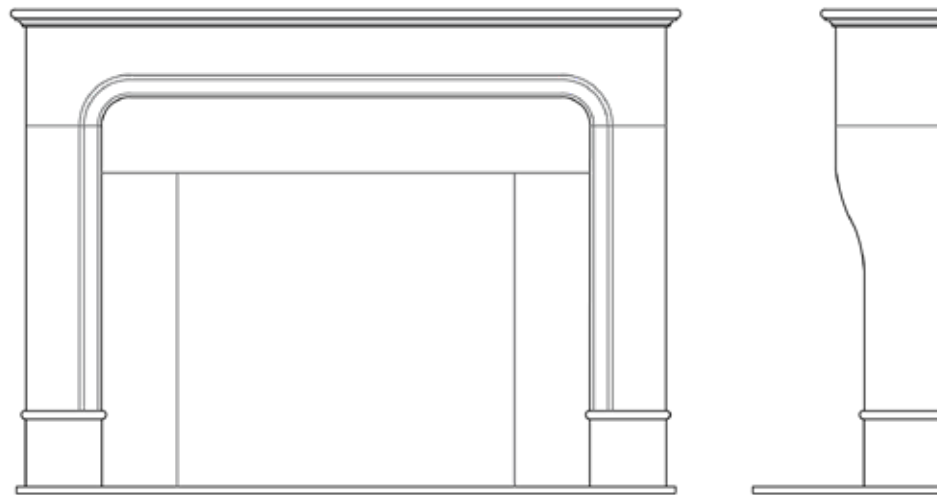

Fireplace 6 - Pierre						
	Overall Dimensions			Fits Firebox Size		
	W	H	D	36"	42"	48"
Standard*	72"	50"	13"	X	X	
Large	86"	53"	15"		X	X

*Scale diagram depicts standard fireplace size.