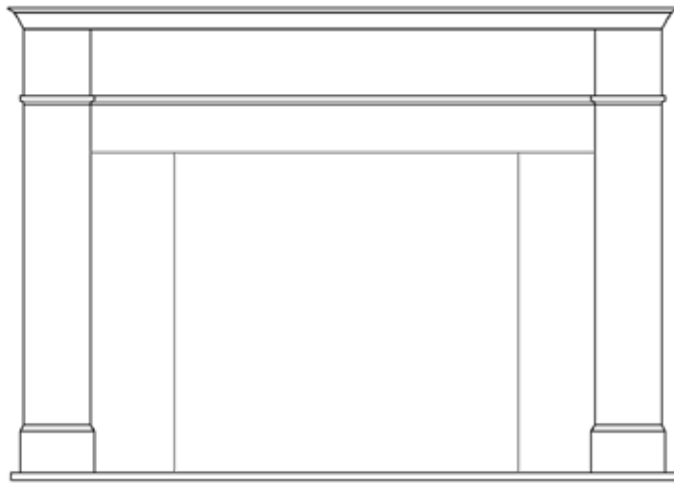

Fireplace 1 - Henry						
	Overall Dimensions			Fits Firebox Size		
	W	H	D	36"	42"	48"
Standard*	70"	49"	9"	X	X	
Large	84"	56"	11"		X	X

\*Scale diagram depicts standard fireplace size.

*In combining a curved modern base with traditional mantel, the William is a unique blend of two design styles.*

*The modern geometric lines both complement and contrast with more elaborate, classic profiles to create an aesthetically pleasing combination.*

Fireplace 2 - William						
	Overall Dimensions			Fits Firebox Size		
	W	H	D	36"	42"	48"
Standard*	82"	56"	14"	X	X	
Large	94"	58"	14"		X	X

# PAUL

*Embracing traditional Italian rustic style, the Paul combines classic shapes with luxurious details.*

*Its understated elegance and striking presence will create a dramatic impact on any room.*

Fireplace 3 - Paul						
	Overall Dimensions			Fits Firebox Size		
	W	H	D	36"	42"	48"
Standard*	73"	52"	12"	X	X	
Large	88"	54"	14"		X	X